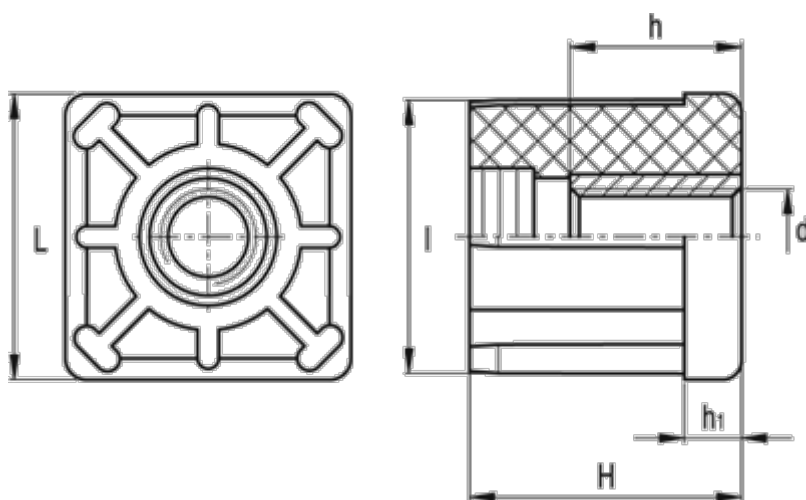

Data Sheet

Article number: 2310320174
Description: E+G Square end-cap
NDX.Q-60x3.0-M14

Measures

d	= M14	Tube wall thickness = 3.0
h	= 15	Weight (g) = 98
H	= 45	
h1	= 10	
Internal tube size	= 54.0	
l	= 54.0	
L	= 60	
Outer tube size	= 60	